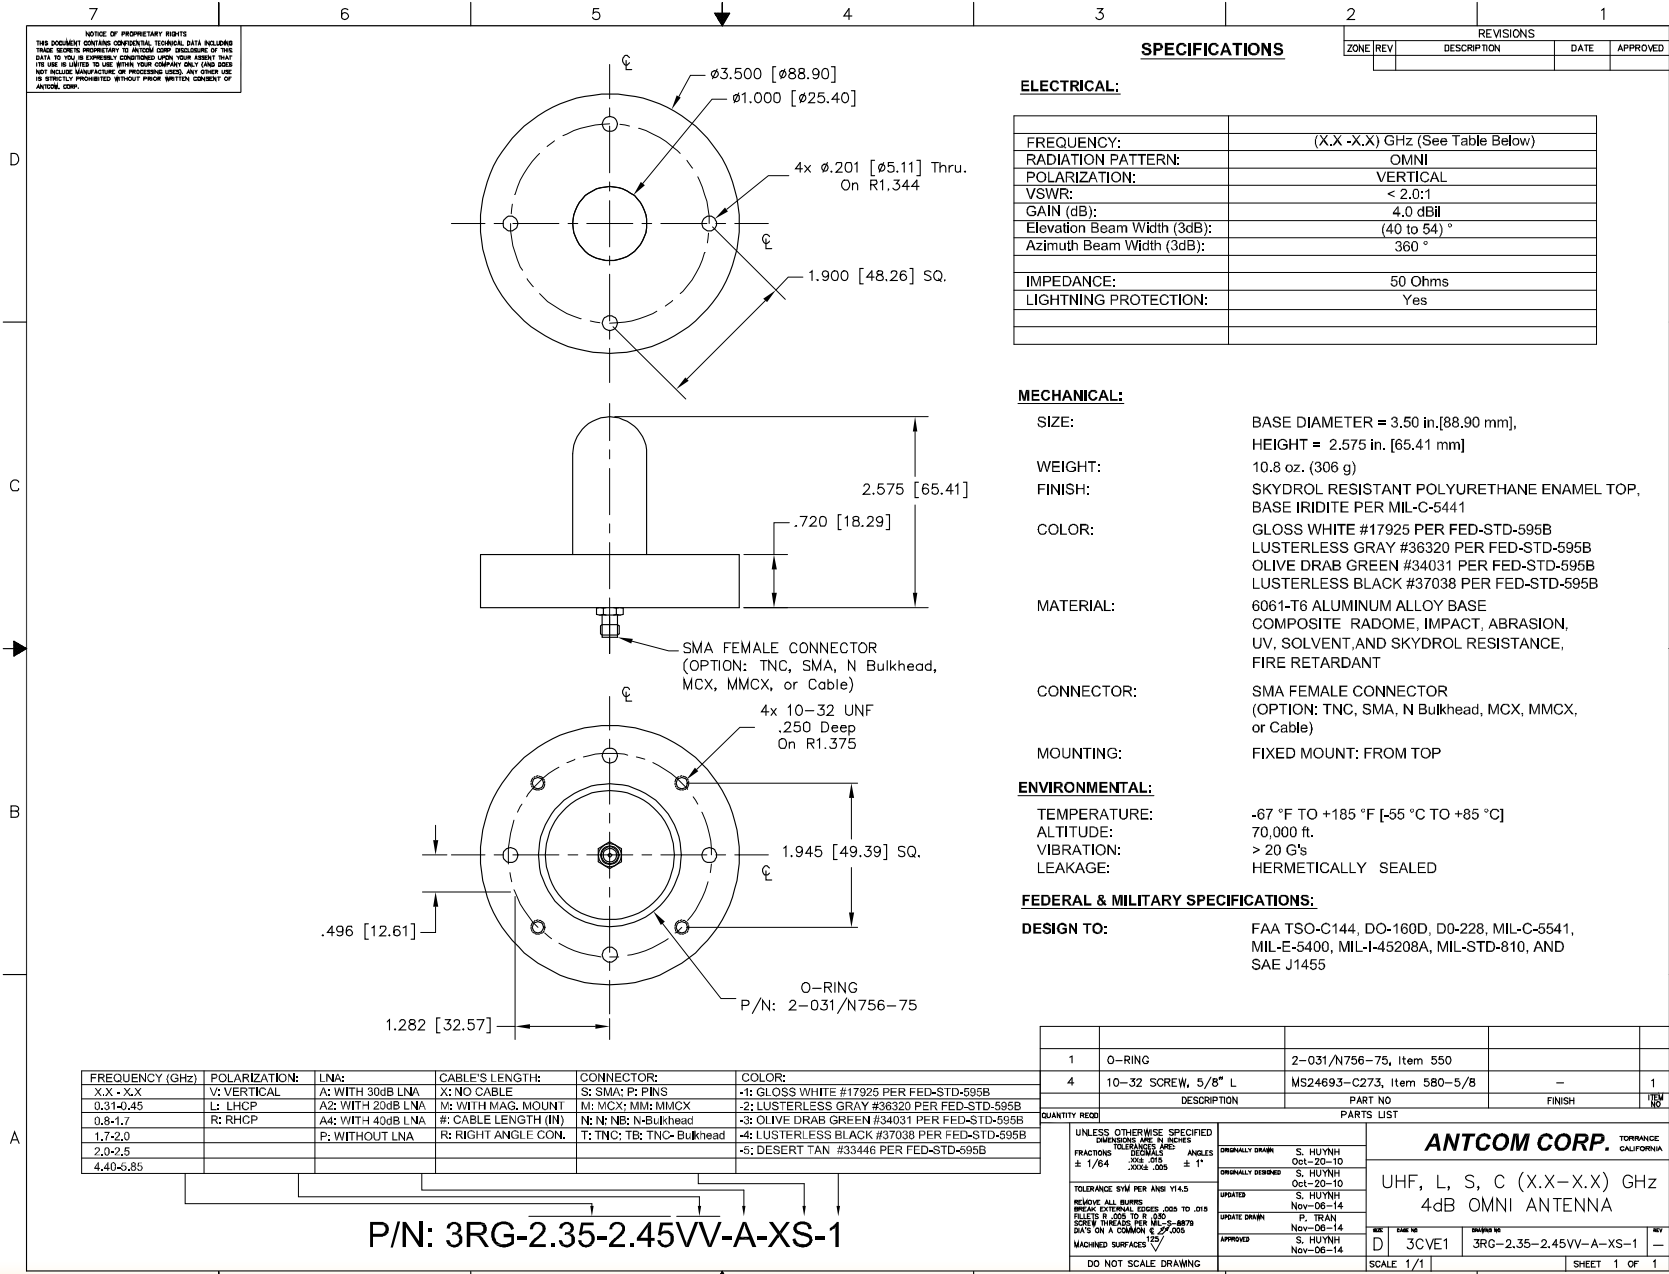

ISO 9001:2008/FAA Approved Facility

Active Rx L, LS, S, CS and LSC-Band Antenna

(1.25-1.35) GHz, P/N: 3RG1.25-1.35VV-A-XS-1; (1.35-1.45) GHz, P/N: 3RG1.35-1.45VV-A-XS-1
(1.60-2.50) GHz, P/N: 3RG1.60-2.50VV-A-XS-1; (1.80-2.30) GHz, P/N: 3RG1.80-2.30VV-A-XS-1
(2.00-2.30) GHz, P/N: 3RG2.00-2.30VV-A-XS-1; (2.20-2.40) GHz, P/N: 3RG2.20-2.40VV-A-XS-1
(2.35-2.45) GHz, P/N: 3RG2.35-2.45VV-A-XS-1; (2.40-2.50) GHz, P/N: 3RG2.40-2.50VV-A-XS-1

Other Frequency Bands, LNA, Connectors and Colors are Also Available

Antenna Mounts/Adapters: <http://www.antcom.com/documents/catalogs/PeripheralAntennaProducts2.pdf>

ANTCOM CORPORATION . 367 Van Ness Way, Suite 602 . Torrance, CA 90501, USA . Tel: (310) 782-1076 . Fax: (310) 782-1086 . E-mail: antennas@antcom.com . <http://www.antcom.com>

NMO Connector Option is Now Available for Some Antennas